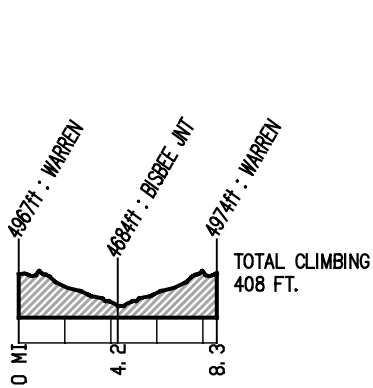

26TH LA VUELTA DE BISBEE BICYCLE STAGE RACE

April 23 → 25, 2004
Bisbee, Arizona

PROLOGUE: MULE PASS TIME TRIAL

STAGE 1: SULPHUR SPRINGS ROAD RACE

STAGE 2: WARREN TIME TRIAL

STAGE 3: TOMBSTONE ROAD RACE: EVENTS B & C

STAGE 3, APRIL 25, 2004: TOMBSTONE ROAD RACE: EVENT A