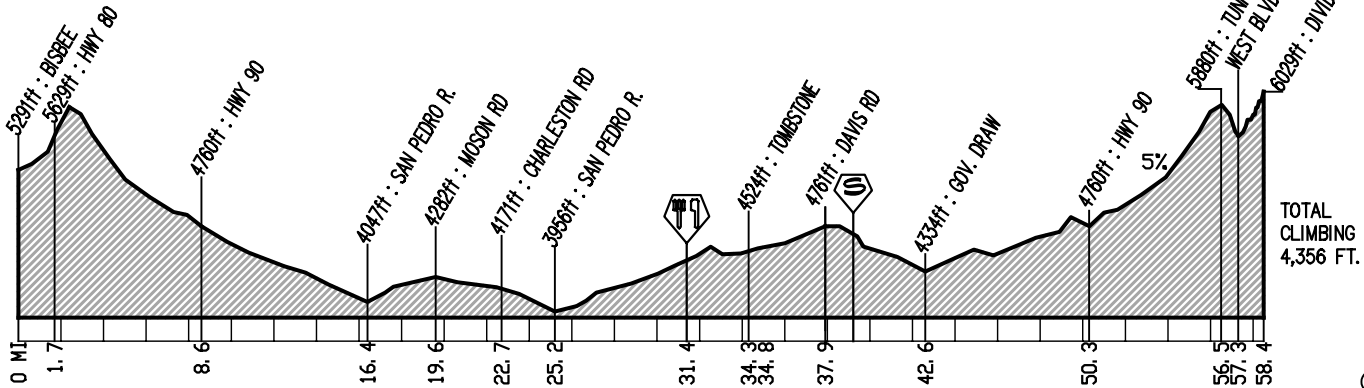

26TH LA VUELTA DE BISBEE BICYCLE STAGE RACE

April 23 → 25, 2004
Bisbee, Arizona

PROLOGUE: MULE PASS TIME TRIAL

STAGE 1: SULPHUR SPRINGS ROAD RACE

STAGE 2: WARREN TIME TRIAL

STAGE 3: TOMBSTONE ROAD RACE: EVENTS B & C

STAGE 3, APRIL 25, 2004: TOMBSTONE ROAD RACE: EVENT A