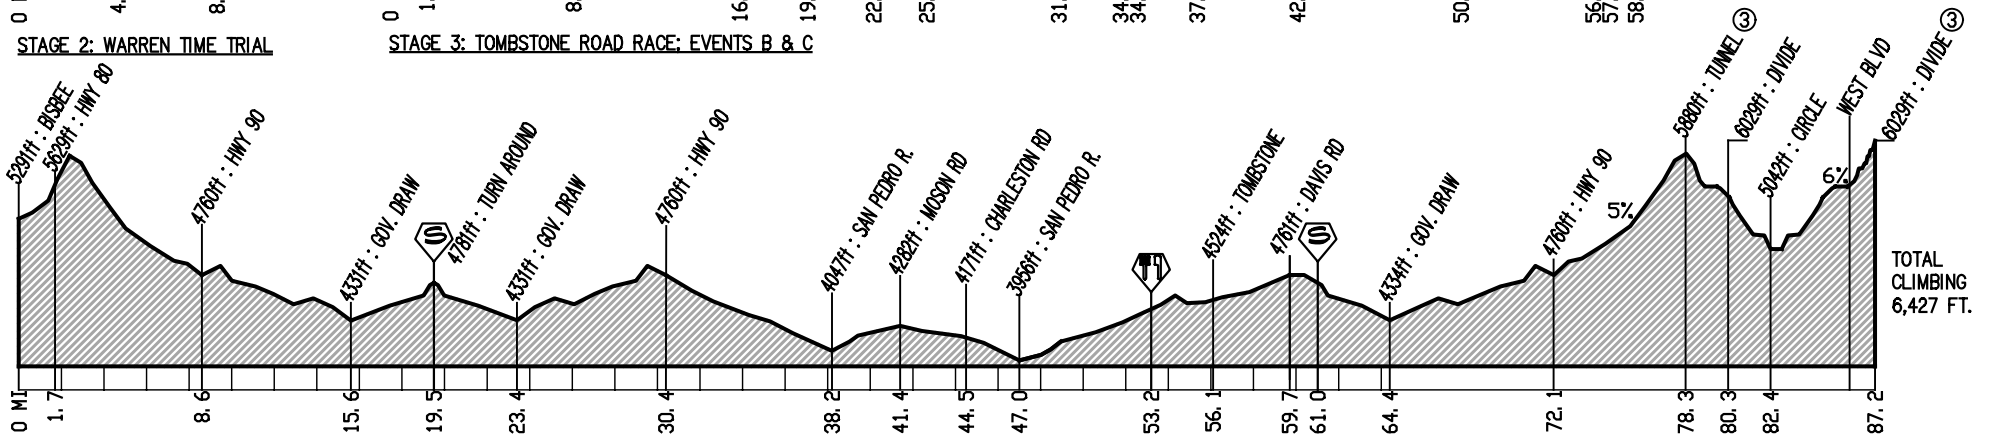

26TH LA VUELTA DE BISBEE BICYCLE STAGE RACE

April 23 → 25, 2004
Bisbee, Arizona

PROLOGUE: MULE PASS TIME TRIAL

STAGE 1: SULPHUR SPRINGS ROAD RACE

STAGE 2: WARREN TIME TRIAL

STAGE 3: TOMBSTONE ROAD RACE: EVENTS B & C

STAGE 3, APRIL 25, 2004: TOMBSTONE ROAD RACE: EVENT A