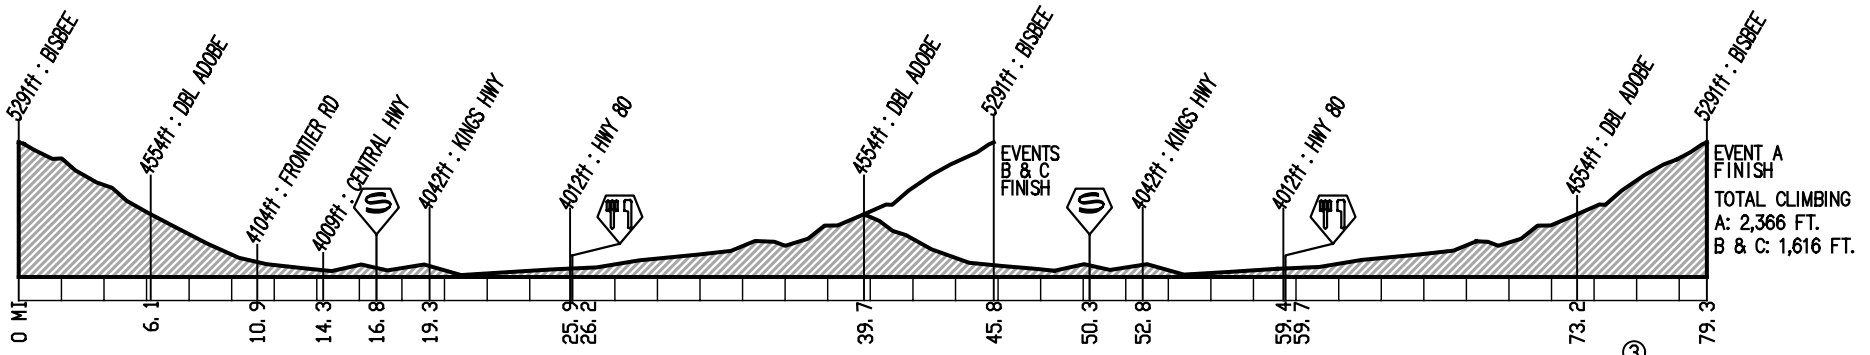

26TH LA VUELTA DE BISBEE BICYCLE STAGE RACE

April 23 → 25, 2004
Bisbee, Arizona

PROLOGUE: MULE PASS TIME TRIAL

STAGE 1: SULPHUR SPRINGS ROAD RACE

STAGE 2: WARREN TIME TRIAL

STAGE 3: TOMBSTONE ROAD RACE: EVENTS B & C

STAGE 3, APRIL 25, 2004: TOMBSTONE ROAD RACE: EVENT A