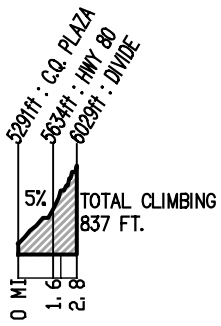

26TH LA VUELTA DE BISBEE BICYCLE STAGE RACE

April 23 → 25, 2004
Bisbee, Arizona

PROLOGUE: MULE PASS TIME TRIAL

STAGE 1: SULPHUR SPRINGS ROAD RACE

STAGE 2: WARREN TIME TRIAL

STAGE 3: TOMBSTONE ROAD RACE: EVENTS B & C

STAGE 3, APRIL 25, 2004: TOMBSTONE ROAD RACE: EVENT A