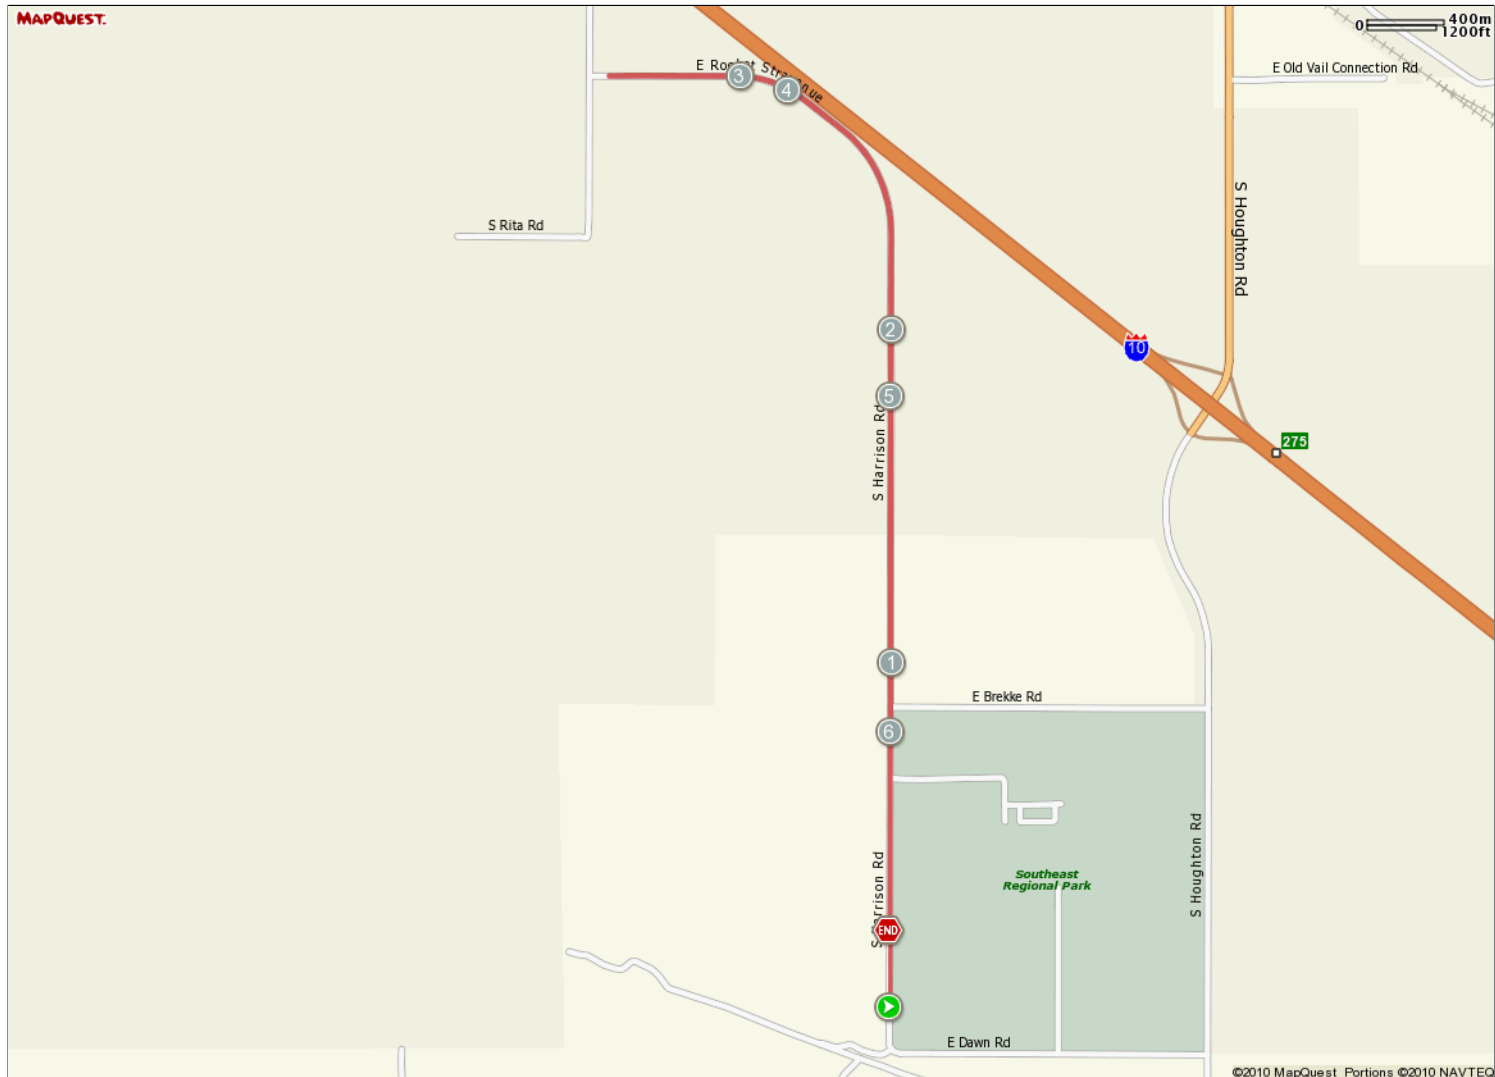

ROUTE DESCRIPTION:
Heading North from P- cart track to on Harrison which turn into RocketStrav turn around at the stop ahead sign and returns South.

ROUTE DESCRIPTION:
Heading North from P- cart track to on Harrison which turn into RocketStrav turn around at the stop ahead sign and returns South.

Notes		
AT	FOR	NOTES
6.63 mi.	 -	Stop

Notes		
AT	FOR	NOTES