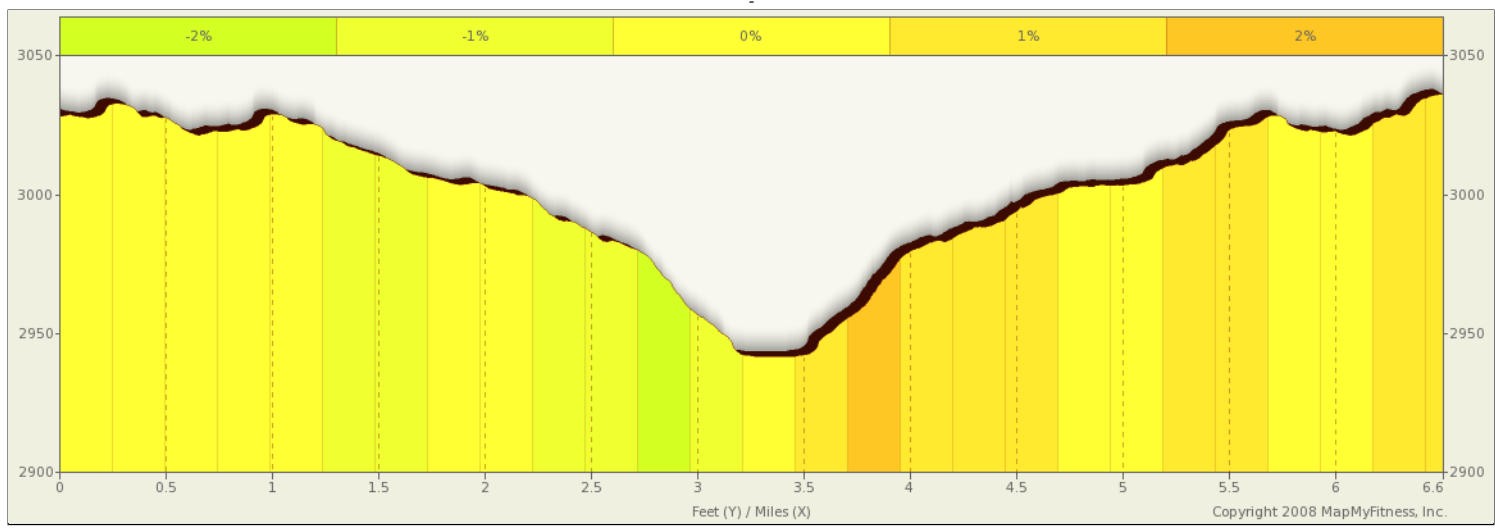

ROUTE DESCRIPTION:
Heading North from P- cart track to on Harrison which turn into RocketStrav turn around at the stop ahead sign and returns South.

ROUTE DESCRIPTION:
Heading North from P- cart track to on Harrison which turn into RocketStrav turn around at the stop ahead sign and returns South.

Notes		
AT	FOR	NOTES
6.63 mi.	 -	Stop

Notes		
AT	FOR	NOTES